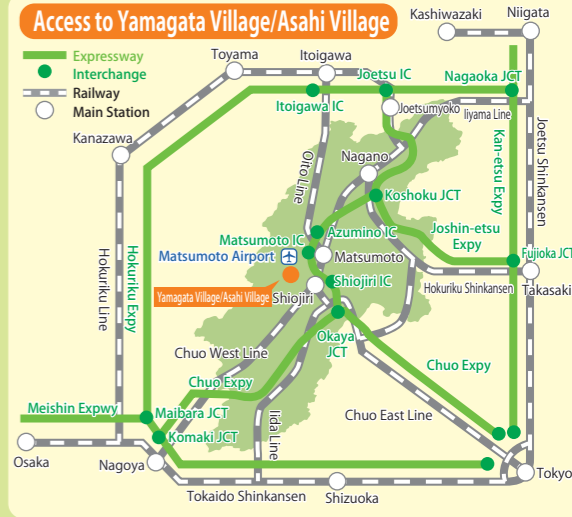

Restaurants in Yamagata Village

- | | | |
|------------------------------------|---|--|
| 1 Soba Restaurant Karasawatei | 9 Soba Restaurant Mokkei | 17 Sanzokuyaki Narumiya |
| 2 Ishibiki Soba Suisha Main Shop | 10 Hand-made Soba Restaurant Kawakamiya | 18 Izakaya Tanuki |
| 3 Karasawayama | 11 Soba Cafe Suisha | 19 Izakaya Ichii |
| 4 Misawa | 12 Soba Restaurant Kamijo | 20 Restaurant Higejii |
| 5 Soba Ko | 13 Marunaka Diner | 21 Gohan-ya Yamagata Village Main Shop |
| 6 Nebashiya | 14 Taisho Yamagata Shop | 22 Tenho Yamagata Shop |
| 7 Yamaboshi | 15 Soba Restaurant Karamatsu | 23 Miska Noma |
| 8 Ishibiki Soba Suisha Tsutsumi-an | 16 Sushi Akasaka | 24 Izumi Dining |

- ### Restaurants in Asahi Village
- Cafe Mito
 - Ishibiki Soba Restaurant Moegino
 - Share Kitchen Kazaana
 - Chiso Yoshihira
 - Japanese Izakaya Kappe
 - Omakase Macha
 - Mori no Kobito Dining
 - Tsukumo-an
 - Kaffee Straszse
 - Marunakaya
 - Asahi Soba Fujimori
 - K's Cafe (Takeout)
 - Mattoonoyu

Detailed information about Dosojin can also be found here.

Asahi Village Yamagata Village

Kiyomizu-dera

Kiyomizu-dera Old Road

Asahi Village Central Community Center
(Training Center)
Asahi Village Tourist Association
Asahi Village Library
Multi-media Center