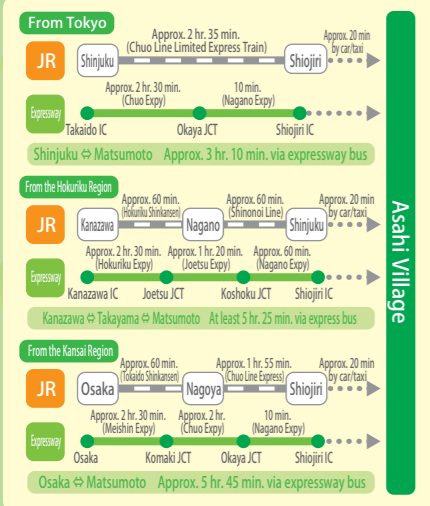

Restaurants in Yamagata Village

- | | | |
|------------------------------------|---|--|
| 1 Soba Restaurant Karasawatei | 9 Soba Restaurant Mokkei | 17 Sanzokuyaki Narumiya |
| 2 Ishibiki Soba Suisha Main Shop | 10 Hand-made Soba Restaurant Kawakamiya | 18 Izakaya Tanuki |
| 3 Karasawayama | 11 Soba Cafe Suisha | 19 Izakaya Ichii |
| 4 Misawa | 12 Soba Restaurant Kamijo | 20 Restaurant Higejii |
| 5 Soba Ko | 13 Marunaka Diner | 21 Gohan-ya Yamagata Village Main Shop |
| 6 Nebashiya | 14 Taisho Yamagata Shop | 22 Tenho Yamagata Shop |
| 7 Yamaboshi | 15 Soba Restaurant Karamatsu | 23 Miska Noma |
| 8 Ishibiki Soba Suisha Tsutsumi-an | 16 Sushi Akasaka | 24 Izumi Dining |

- ### Restaurants in Asahi Village
- Cafe Mito
 - Ishibiki Soba Restaurant Moegino
 - Share Kitchen Kazaana
 - Chiso Yoshihira
 - Japanese Izakaya Kappe
 - Omakase Macha
 - Mori no Kobito Dining
 - Tsukumo-an
 - Kaffee Straszse
 - Marunakaya
 - Asahi Soba Fujimori
 - K's Cafe (Takeout)
 - Mattoonoyu