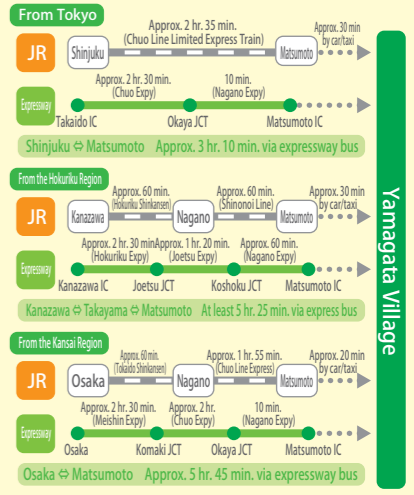

Restaurants in Yamagata Village

- | | | |
|------------------------------------|---|--|
| 1 Soba Restaurant Karasawatei | 9 Soba Restaurant Mokkei | 17 Sanzokuyaki Narumiya |
| 2 Ishibiki Soba Suisha Main Shop | 10 Hand-made Soba Restaurant Kawakamiya | 18 Izakaya Tanuki |
| 3 Karasawayama | 11 Soba Cafe Suisha | 19 Izakaya Ichii |
| 4 Misawa | 12 Soba Restaurant Kamijo | 20 Restaurant Higejii |
| 5 Soba Ko | 13 Marunaka Diner | 21 Gohan-ya Yamagata Village Main Shop |
| 6 Nebashiya | 14 Taisho Yamagata Shop | 22 Tenho Yamagata Shop |
| 7 Yamaboshi | 15 Soba Restaurant Karamatsu | 23 Miska Noma |
| 8 Ishibiki Soba Suisha Tsutsumi-an | 16 Sushi Akasaka | 24 Izumi Dining |

- ### Restaurants in Asahi Village
- Cafe Mito
 - Ishibiki Soba Restaurant Moegino
 - Share Kitchen Kazaana
 - Chiso Yoshihira
 - Japanese Izakaya Kappe
 - Omakase Macha
 - Mori no Kobito Dining
 - Tsukumo-an
 - Kaffee Straszse
 - Marunakaya
 - Asahi Soba Fujimori
 - K's Cafe (Takeout)
 - Mattoonoyu

Detailed information about Dosojin can also be found here.

Asahi Village Yamagata Village

Kiyomizu-dera

Kiyomizu-dera Old Road

Asahi Village Central Community Center
(Training Center)
Asahi Village Tourist Association
Asahi Village Library
Multi-media Center