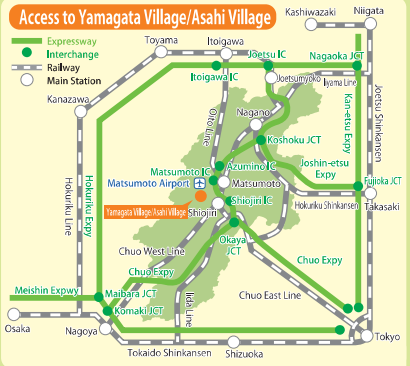

- ### Restaurants in Yamagata Village
- | | | |
|------------------------------------|---|--|
| 1 Soba Restaurant Karasawatei | 9 Soba Restaurant Mokkei | 17 Sankoyuki Narumiya |
| 2 Ishibiki Soba Suisha Main Shop | 10 Hand-made Soba Restaurant Kawakamiya | 18 Izakaya Tanuki |
| 3 Karasawayama | 11 Soba Cafe Suisha | 19 Izakaya Ichii |
| 4 Misawa | 12 Soba Restaurant Kamijo | 20 Restaurant Higejii |
| 5 Soba Ko | 13 Marunaka Diner | 21 Gohan-ya Yamagata Village Main Shop |
| 6 Nebashiya | 14 Taisho Yamagata Shop | 22 Tenho Yamagata Shop |
| 7 Yamaboshi | 15 Soba Restaurant Karamatsu | 23 Miska Noma |
| 8 Ishibiki Soba Suisha Tsutsumi-an | 16 Sushi Akasaka | 24 Izumi Dining |

- ### Restaurants in Asahi Village
- Cafe Mito
 - Ishibiki Soba Restaurant Moegino
 - Share Kitchen Kazaana
 - Chiso Yoshihira
 - Japanese Izakaya Kappe
 - Omakase Macha
 - Mori no Kobito Dining
 - Tsukumo-an
 - Kaffee Strazze
 - Marunakaya
 - Asahi Soba Fujimori
 - K' s Cafe (Takeout)
 - Matonooyu

Twin Dosojin

On many street corners within the village, stone Buddhist images and twin Dosojin can be seen. Seeing the pair stay standing together despite the long, stormy weather is truly a delightful sight.