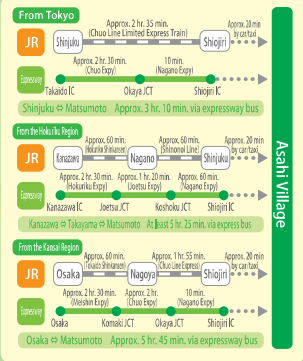

- ### Restaurants in Yamagata Village
- | | | |
|------------------------------------|---|--|
| 1 Soba Restaurant Karasawatei | 9 Soba Restaurant Mokkei | 17 Sankoyuki Narumiya |
| 2 Ishibiki Soba Suisha Main Shop | 10 Hand-made Soba Restaurant Kawakamiya | 18 Izakaya Tanuki |
| 3 Karasawayama | 11 Soba Cafe Suisha | 19 Izakaya Ichii |
| 4 Misawa | 12 Soba Restaurant Kamijo | 20 Restaurant Higejii |
| 5 Soba Ko | 13 Marunaka Diner | 21 Gohan-ya Yamagata Village Main Shop |
| 6 Nebashiya | 14 Taisho Yamagata Shop | 22 Tenho Yamagata Shop |
| 7 Yamaboshi | 15 Soba Restaurant Karamatsu | 23 Miska Noma |
| 8 Ishibiki Soba Suisha Tsutsumi-an | 16 Sushi Akasaka | 24 Izumi Dining |

- ### Restaurants in Asahi Village
- Cafe Mito
 - Ishibiki Soba Restaurant Moegino
 - Share Kitchen Kazaana
 - Chiso Yoshihira
 - Japanese Izakaya Kappe
 - Omakase Macha
 - Mori no Kobito Dining
 - Tsukumo-an
 - Kaffee Strazze
 - Marunakaya
 - Asahi Soba Fujimori
 - K' s Cafe (Takeout)
 - Matonooyu