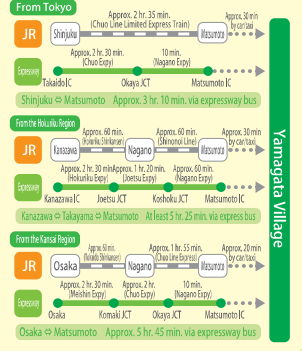

- ### Restaurants in Yamagata Village
- | | | |
|------------------------------------|---|--|
| 1 Soba Restaurant Karasawatei | 9 Soba Restaurant Mokkei | 17 Sankoyuki Narumiya |
| 2 Ishibiki Soba Suisha Main Shop | 10 Hand-made Soba Restaurant Kawakamiya | 18 Izakaya Tanuki |
| 3 Karasawayama | 11 Soba Cafe Suisha | 19 Izakaya Ichii |
| 4 Misawa | 12 Soba Restaurant Kamijo | 20 Restaurant Higejii |
| 5 Soba Ko | 13 Marunaka Diner | 21 Gohan-ya Yamagata Village Main Shop |
| 6 Nebashiya | 14 Taisho Yamagata Shop | 22 Tenho Yamagata Shop |
| 7 Yamaboshi | 15 Soba Restaurant Karamatsu | 23 Miska Noma |
| 8 Ishibiki Soba Suisha Tsutsumi-an | 16 Sushi Akasaka | 24 Izumi Dining |

- ### Restaurants in Asahi Village
- Cafe Mito
 - Ishibiki Soba Restaurant Moegino
 - Share Kitchen Kazaana
 - Chiso Yoshihira
 - Japanese Izakaya Kappe
 - Omakase Macha
 - Mori no Kobito Dining
 - Tsukumo-an
 - Kaffee Strazze
 - Marunakaya
 - Asahi Soba Fujimori
 - K' s Cafe (Takeout)
 - Matonooyu